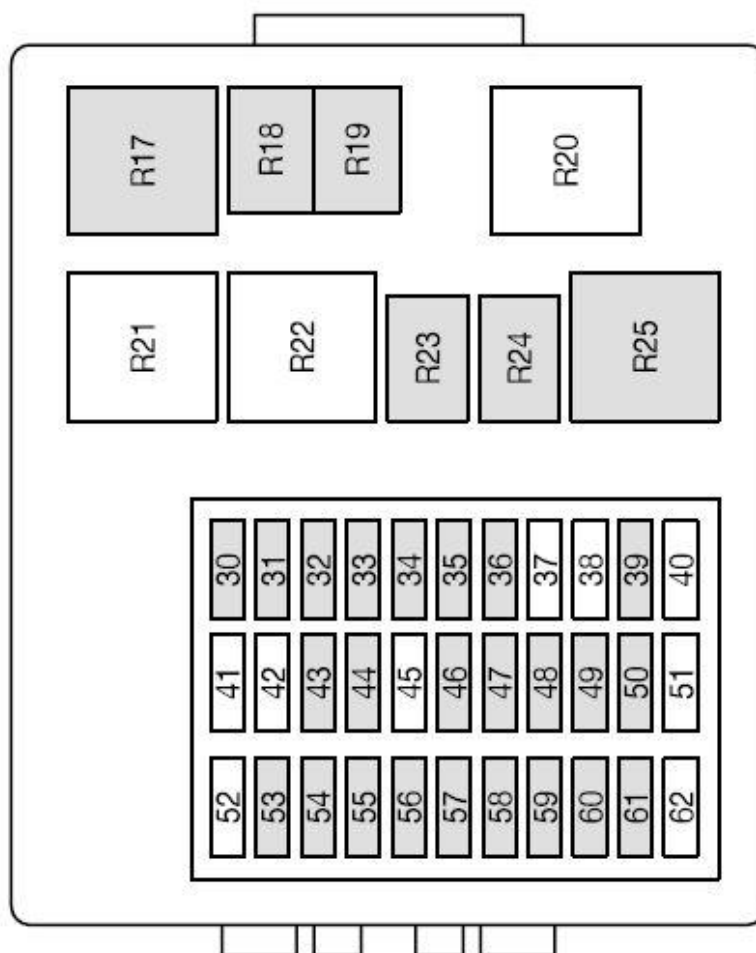

## Footwell Fuseboard

Passenger compartment fuse panel		
Fuse	Fuse amp. rating	Description
30	7.5	ABS
31	15	Radio
32	10	Light switch
33	15	Hazard flasher
34	20	Horn
35	7.5	Interior lamps, power mirrors
36	7.5	Central timer, electronic modules
37	–	Not used
38	–	Not used
39	10	Back-up lamps
40	–	Not used
41	–	Not used
42	–	Not used
43	15	Rear wiper
44	20	Fog lamps
45	–	Not used
46	15	Cigar lighter
47	7.5	Side lights (left)
48	7.5	Side lights (right)
49	25	Rear defrost
50	7.5	Radio, central timer

**Passenger compartment fuse panel**

Fuse	Fuse amp. rating	Description
51	–	Not used
52	–	Not used
53	10	Back-up lamps
54	15	Brake lamps
55	20	Front wipers
56	25	Front power windows
57	25	Rear power windows
58	7.5	Air conditioning, recirculated air
59	7.5	Electronic modules, instrument cluster
60	7.5	Air bag module
61	7.5	Light switch
62	–	Not used
63	20	Central lock module (on back side of fuse panel)