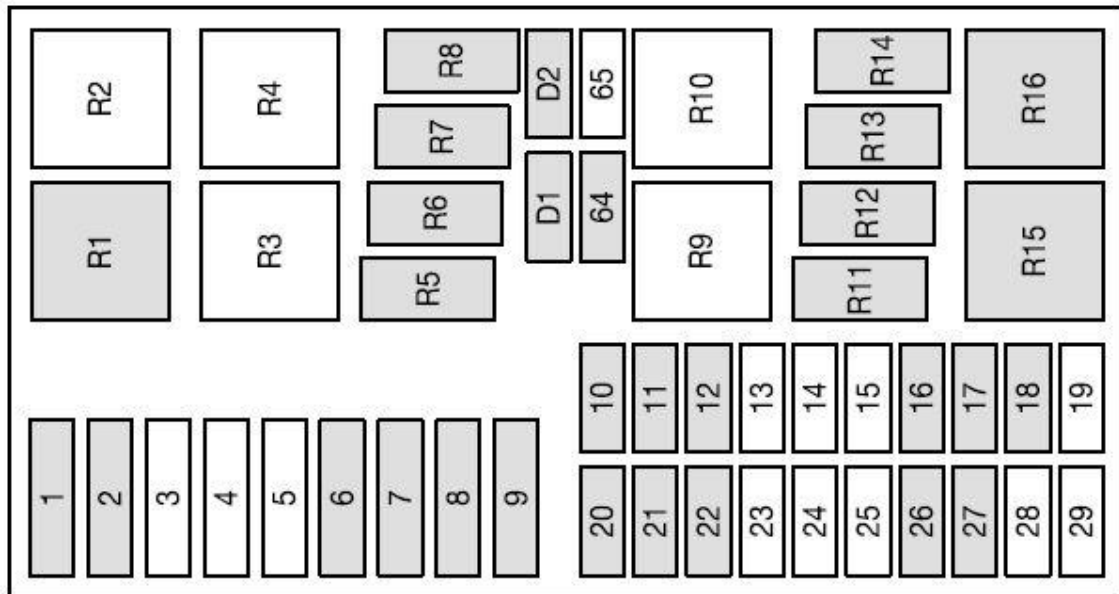

Engine Bay Fuseboard

Power distribution box

Fuse	Fuse amp. rating	Description
1	40	Main power supply to electrical system
2	30	Engine cooling fan (A/C) 2nd fuse
3	-	Not used
4	-	Not used
5	-	Not used
6	50	Engine cooling fan (A/C) 1st fuse
7	40	Main power supply to electrical system
8	30	Ignition
9	20	Engine management
10	10	Battery voltage sensor, diagnostic plug
11	30	ABS
12	15	Fuel pump
13	-	Not used
14	-	Not used
15	-	Not used
16	10	Low beam (left side)
17	10	Low beam (right side)
18	10	Heated oxygen sensors
19	-	Not used
20	10	Engine management
21	20	ABS
22	20	DRL (low beams)
23	-	Not used
24	-	Not used
25	-	Not used
26	10	High beam (left side)
27	10	High beam (right side)
28	-	Not used
29	-	Not used
64	30	Heater blower motor
65	-	Not used